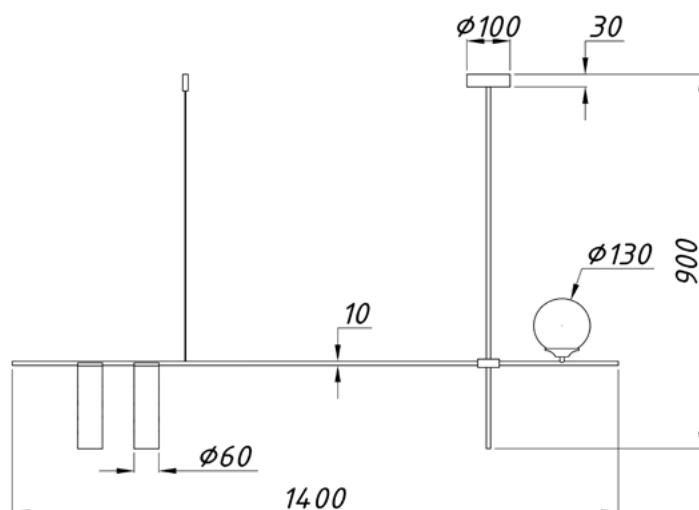

Suspension lamps

Imperium Light

JENNY

375390.05.12.23

Height:	90 cm
Length:	140 cm
Diameter of lampshade:	13 cm
Lampholder / Socket:	MR16 GU10 / E14
Number of light sources:	3
Max. wattage:	50 / 40 Watts
Voltage:	230 Volt
Material:	metal / glass
Color:	black / gold / brown
Lamp included:	no
Protection class:	IP20