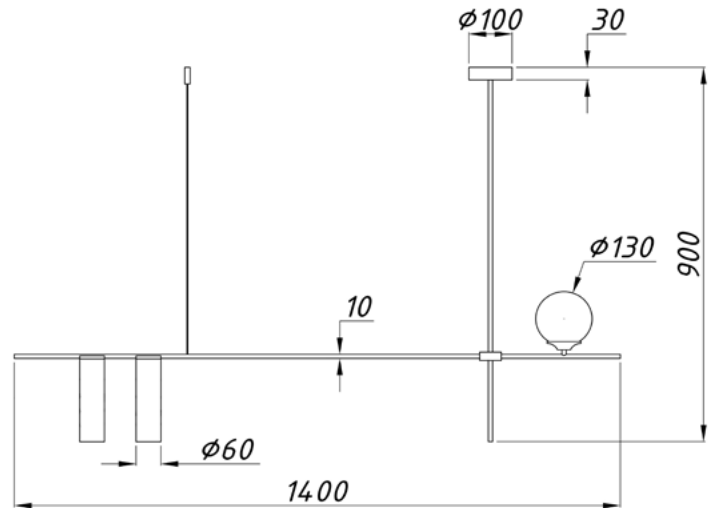

Suspension lamps

Imperium Light

JENNY

375390.05.12.01

Height:	90 cm
Length:	140 cm
Diameter of lampshade:	13 cm
Lampholder / Socket:	MR16 GU10 / E14
Number of light sources:	3
Max. wattage:	50 / 40 Watts
Voltage:	230 Volt
Material:	metal / glass
Color:	black / gold / white
Lamp included:	no
Protection class:	IP20