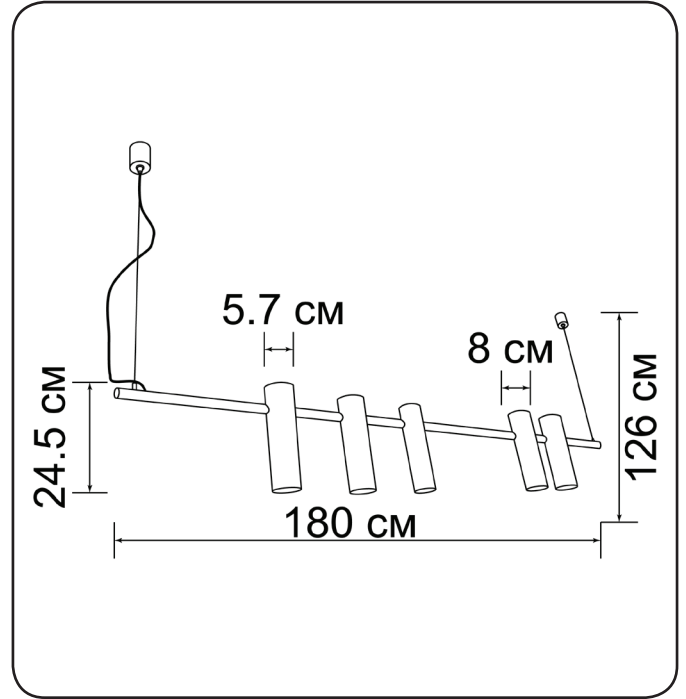

## Volcano

3725180.O5.O5

Height:	126 cm
Length:	180 cm
Diameter of lampshade:	5.7 8 cm
Height of lampshade:	24.5 cm
Number of light sources:	5
Socket:	MR16 GU10
Max. wattage:	50 W
Voltage:	230 V
Material:	metal
Color:	black
Class:	II