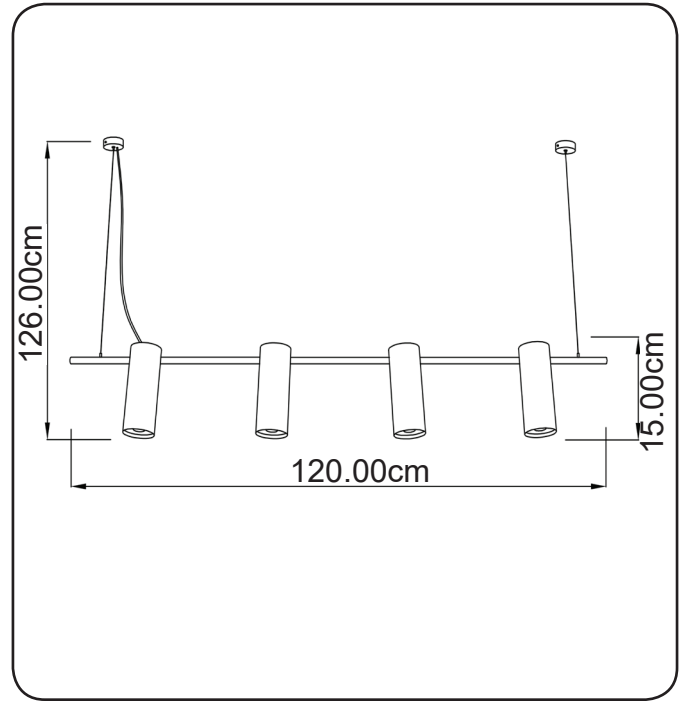

Suspension lamp

Volcano

3724120.05.05

Height:	126 cm
Length:	120 cm
Diameter of lampshade:	5.7 cm
Height of lampshade:	15 cm
Number of light sources:	4
Socket:	MR16 GU10
Max. wattage:	50 W
Voltage:	230 V
Material:	metal
Color:	black
Class:	II