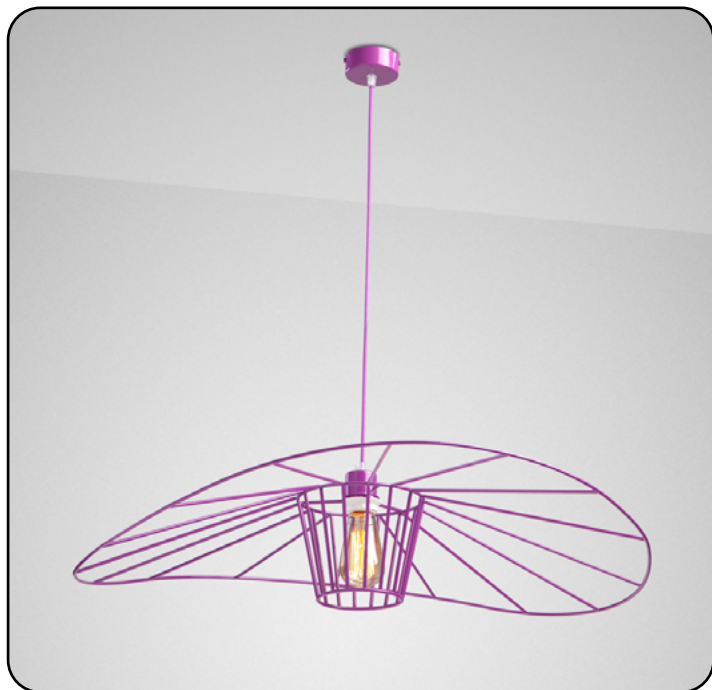

## Suspension lamps

Imperium Light

LADY

35180.27.27

Height:	120 cm
Diameter:	80 cm
Lampholder / Socket:	E27
Number of light sources:	1
Max. wattage:	60 W (watts)
Voltage:	230 V (volt)
Material:	metal
Color:	violet/violet
Lamp included:	no
Protection class:	IP20