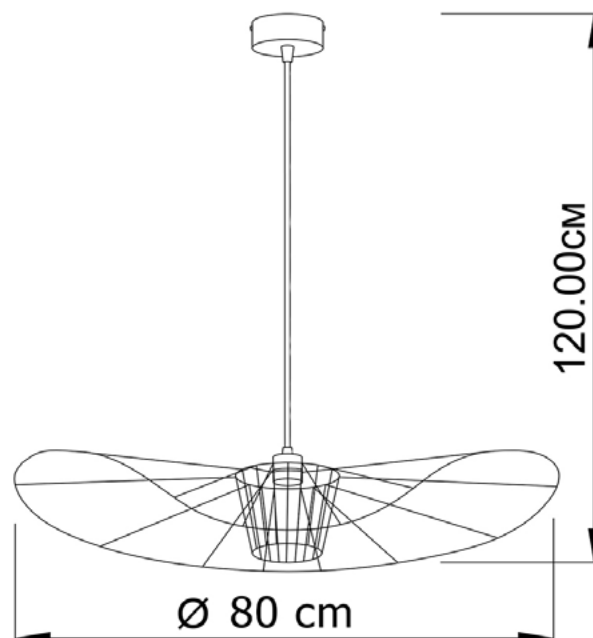

## Suspension lamps

Imperium Light

LADY

35180.27.27

Height:	120 cm
Diameter:	80 cm
Lampholder / Socket:	E27
Number of light sources:	1
Max. wattage:	60 W (watts)
Voltage:	230 V (volt)
Material:	metal
Color:	violet/violet
Lamp included:	no
Protection class:	IP20