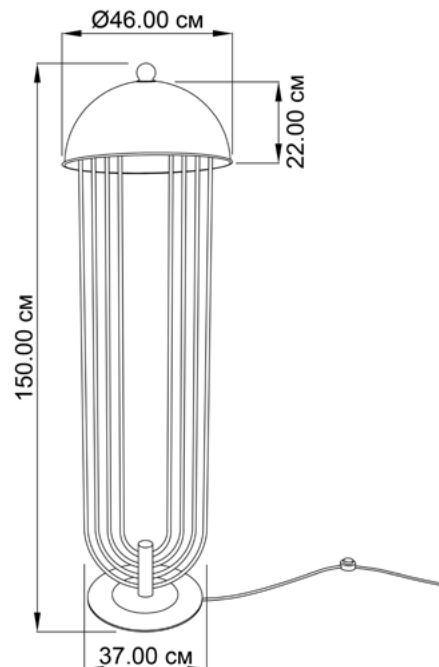

MENORAH

343246.12.01

Height:	150 cm
Width:	37 cm
Diameter of lampshade:	46 cm
Height of lampshade:	22 cm
Lampholder / Socket:	E27
Number of light sources:	2
Max. wattage:	60 W (watts)
Voltage:	230 V (volt)
Material:	metal
Color:	gold / white
Lamp included:	no
Protection class:	IP20