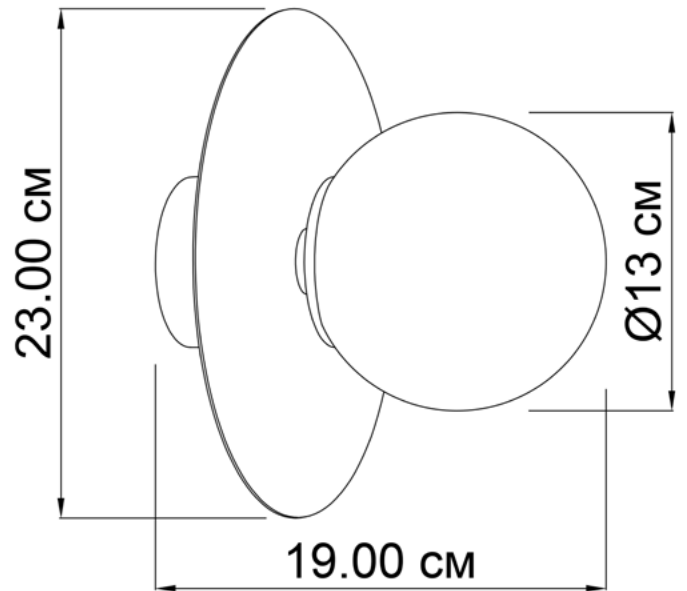

QUEST

34123.07.69

Diameter:	23 cm
Diameter of lampshade:	13 cm
Spacing from wall:	19 cm
Lampholder / Socket:	E14
Number of light sources:	1
Max. wattage:	40 W (watts)
Voltage:	230 V (volt)
Material:	glass / glass
Color:	black glass / black smoke
Lamp included:	no
Protection class:	IP20