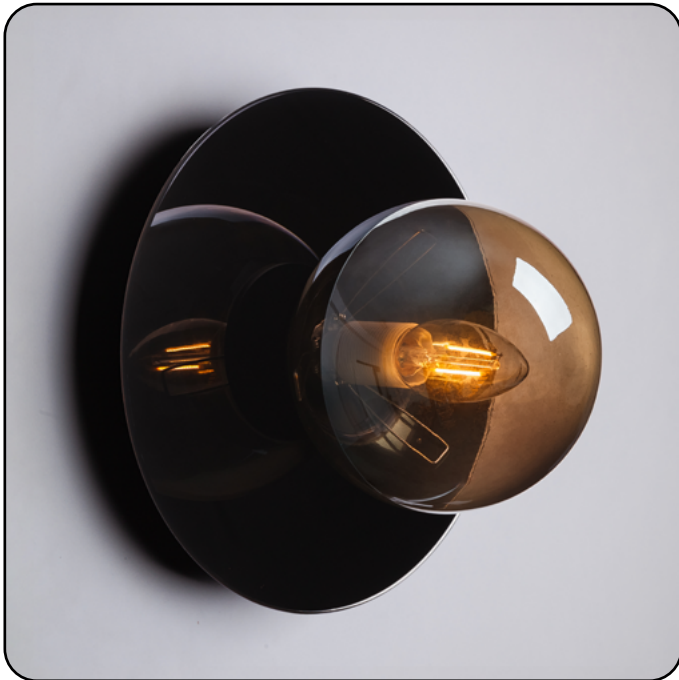

QUEST

34123.07.69

Diameter:	23 cm
Diameter of lampshade:	13 cm
Spacing from wall:	19 cm
Lampholder / Socket:	E14
Number of light sources:	1
Max. wattage:	40 W (watts)
Voltage:	230 V (volt)
Material:	glass / glass
Color:	black glass / black smoke
Lamp included:	no
Protection class:	IP20