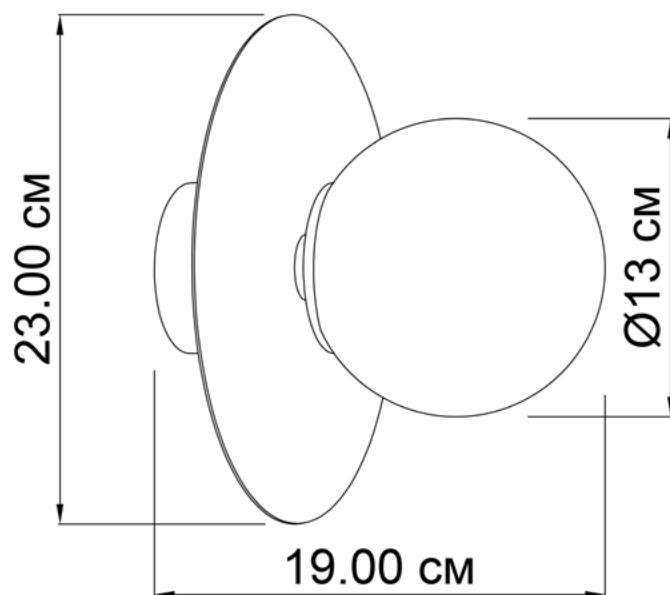

QUEST

34123.07.23

Diameter:	23 cm
Diameter of lampshade:	13 cm
Spacing from wall:	19 cm
Lampholder / Socket:	E4
Number of light sources:	1
Max. wattage:	40 W (watts)
Voltage:	230 V (volt)
Material:	glass / glass
Color:	black glass / brown
Lamp included:	no
Protection class:	IP20