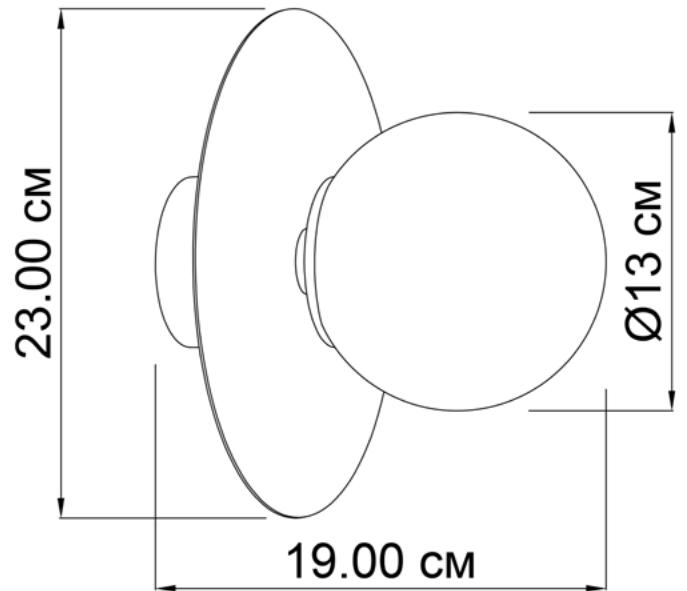

QUEST

34123.07.01

Diameter:	23 cm
Diameter of lampshade:	13 cm
Spacing from wall:	19 cm
Lampholder / Socket:	E14
Number of light sources:	1
Max. wattage:	40 W (watts)
Voltage:	230 V (volt)
Material:	glass / glass
Color:	black glass / white
Lamp included:	no
Protection class:	IP20