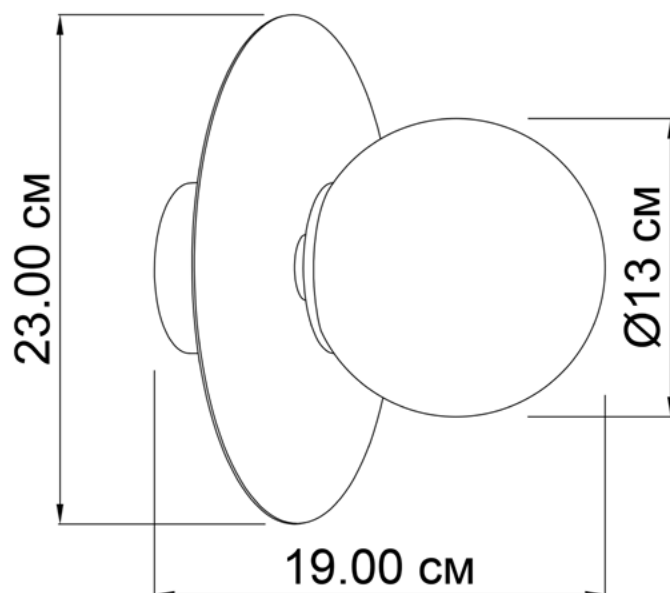

QUEST

34123.05.69

Diameter:	23 cm
Diameter of lampshade:	13 cm
Spacing from wall:	19 cm
Lampholder / Socket:	E4
Number of light sources:	1
Max. wattage:	40 W (watts)
Voltage:	230 V (volt)
Material:	metal / glass
Color:	black / black smoke
Lamp included:	no
Protection class:	IP20