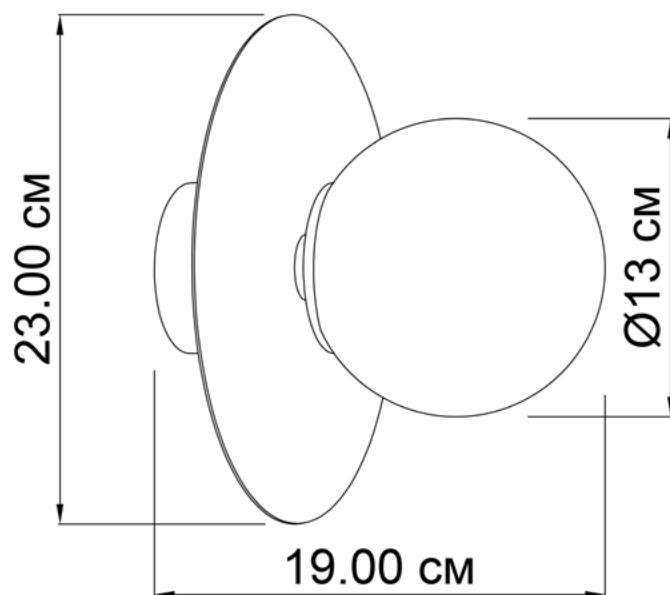

QUEST

34123.05.01

Diameter:	23 cm
Diameter of lampshade:	13 cm
Spacing from wall:	19 cm
Lampholder / Socket:	E14
Number of light sources:	1
Max. wattage:	40 W (watts)
Voltage:	230 V (volt)
Material:	metal / glass
Color:	black / white
Lamp included:	no
Protection class:	IP20