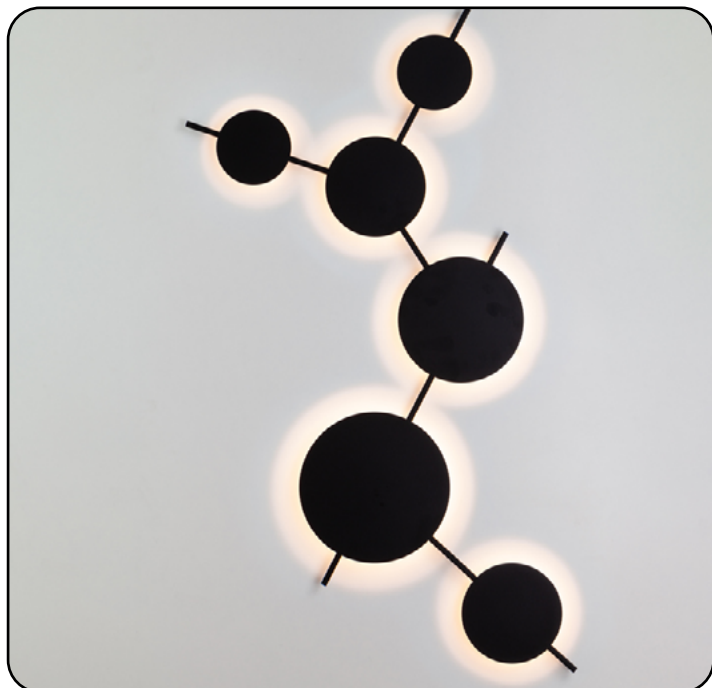

DARFIELD

340689.05.91

Width:	89 cm
Length:	130 cm
Spacing from wall:	4 cm
Lampholder / Socket:	LED
Number of light sources:	6
Max. wattage:	22 W (watts)
Color temperature:	3000K (Kelvin)
Voltage:	220 V (volt)
Material:	metal
Color:	black
Lamp included:	yes
Protection class:	IP20