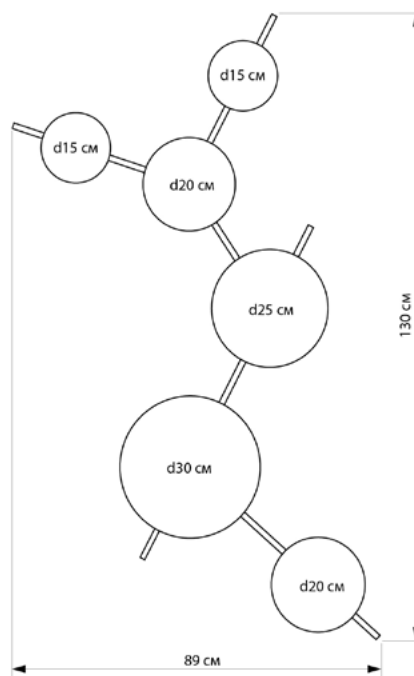

DARFIELD

340689.05.91

Width:	89 cm
Length:	130 cm
Spacing from wall:	4 cm
Lampholder / Socket:	LED
Number of light sources:	6
Max. wattage:	22 W (watts)
Color temperature:	3000K (Kelvin)
Voltage:	220 V (volt)
Material:	metal
Color:	black
Lamp included:	yes
Protection class:	IP20