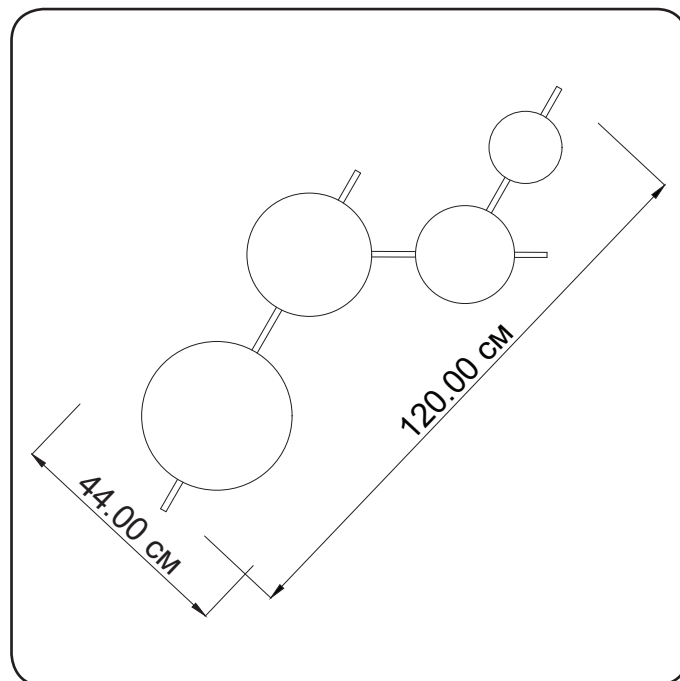

Wall lamp

Imperium Light

Darfield

340444.OI.93

Length	120 cm
Width:	44 cm
Spacing from wall:	4 cm
Lampholder / Socket:	LED-4
Max. wattage:	25 W
Voltage:	220 V
Color temperature:	6000 K
Material:	metal
Color:	white
Lamp included:	yes
Protection class:	IP20