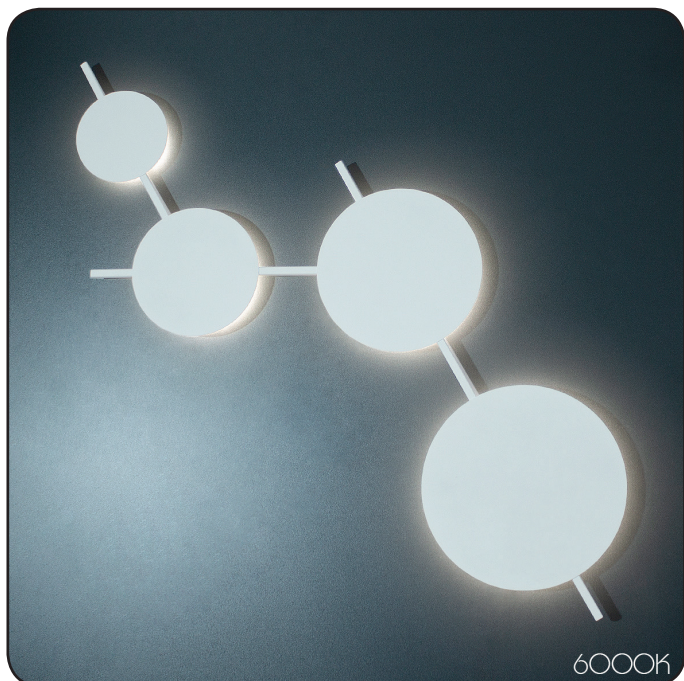

Wall lamp

Imperium Light

Darfield

340444.OI.93

Length	120 cm
Width:	44 cm
Spacing from wall:	4 cm
Lampholder / Socket:	LED-4
Max. wattage:	25 W
Voltage:	220 V
Color temperature:	6000 K
Material:	metal
Color:	white
Lamp included:	yes
Protection class:	IP20