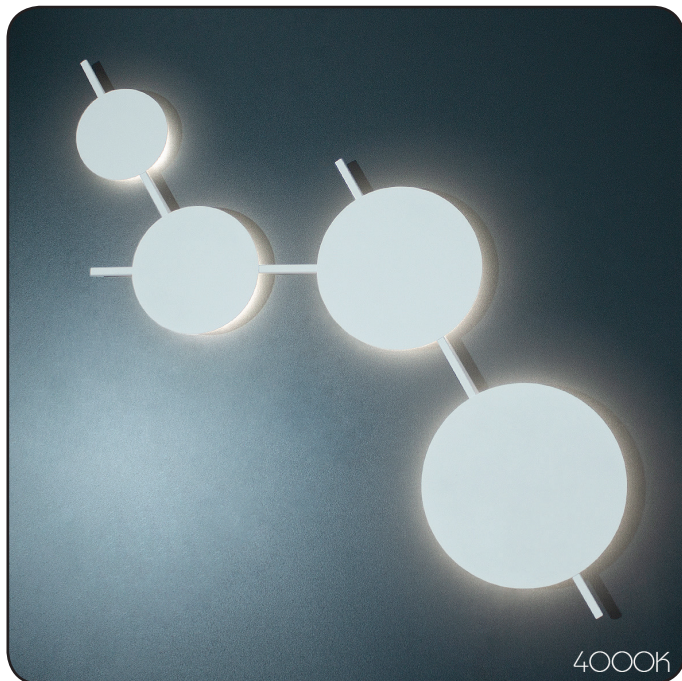

Wall lamp

Imperium Light

## Darfield

340444.OI.92

Length	120 cm
Width:	44 cm
Spacing from wall:	4 cm
Lampholder / Socket:	LED-4
Max. wattage:	25 W
Voltage:	220 V
Color temperature:	4000 K
Material:	metal
Color:	white
Lamp included:	yes
Protection class:	IP20