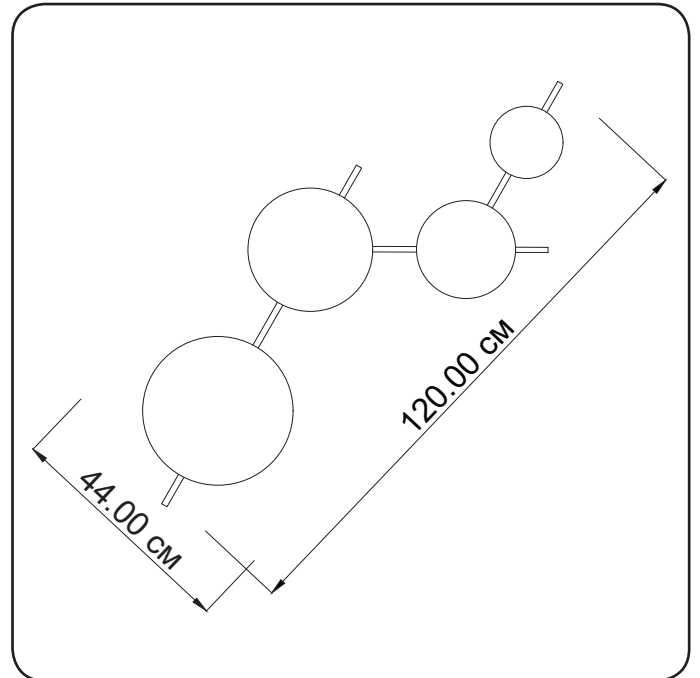

## Darfield

340444.OI.92

Length	120 cm
Width:	44 cm
Spacing from wall:	4 cm
Lampholder / Socket:	LED-4
Max. wattage:	25 W
Voltage:	220 V
Color temperature:	4000 K
Material:	metal
Color:	white
Lamp included:	yes
Protection class:	IP20