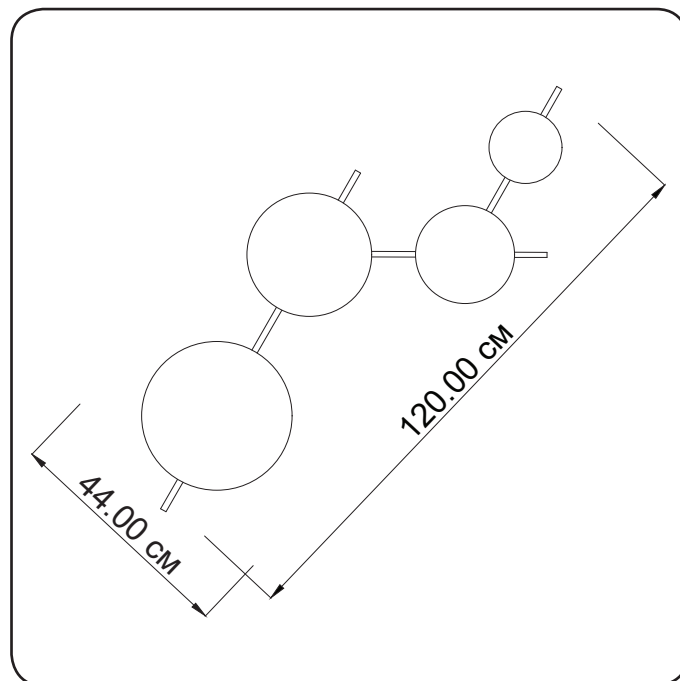

## Wall lamp

Imperium Light

## Darfield

340444.OI.9I

Length	120 cm
Width:	44 cm
Spacing from wall:	4 cm
Lampholder / Socket:	LED-4
Max. wattage:	25 W
Voltage:	220 V
Color temperature:	3000 K
Material:	metal
Color:	white
Lamp included:	yes
Protection class:	IP20