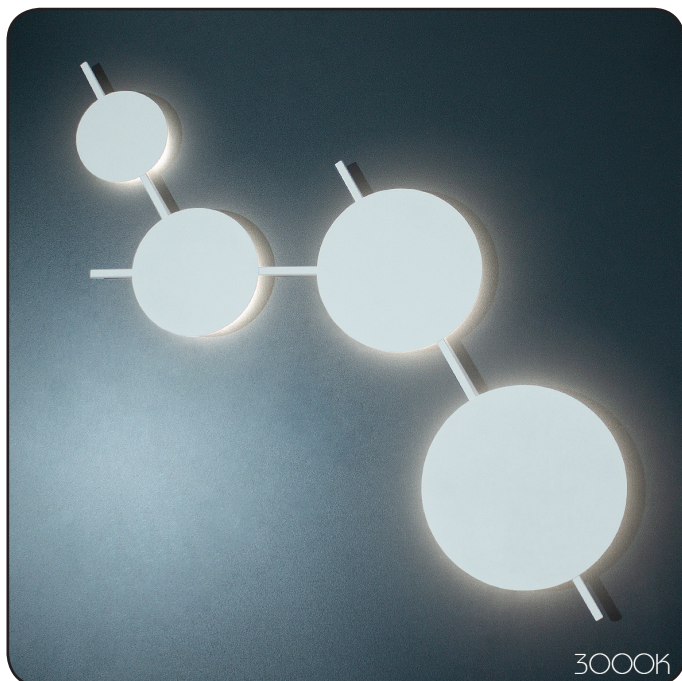

## Wall lamp

Imperium Light

## Darfield

340444.OI.9I

Length	120 cm
Width:	44 cm
Spacing from wall:	4 cm
Lampholder / Socket:	LED-4
Max. wattage:	25 W
Voltage:	220 V
Color temperature:	3000 K
Material:	metal
Color:	white
Lamp included:	yes
Protection class:	IP20