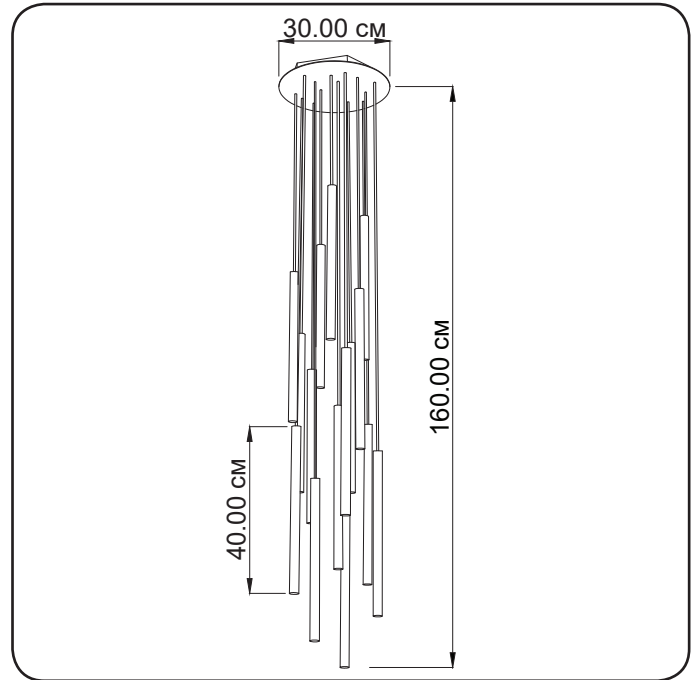

Suspension lamp

Imperium Light

slim

3281540.05.05

Height:	160 cm
Diameter:	30 cm
Diameter of lampshade:	2 cm
Height of lampshade:	40 cm
Lampholder / Socket:	G9-15
Max. wattage:	5 W
Voltage:	220 V
Material:	metal
Color:	black
Lamp included:	no
Protection class:	IP20