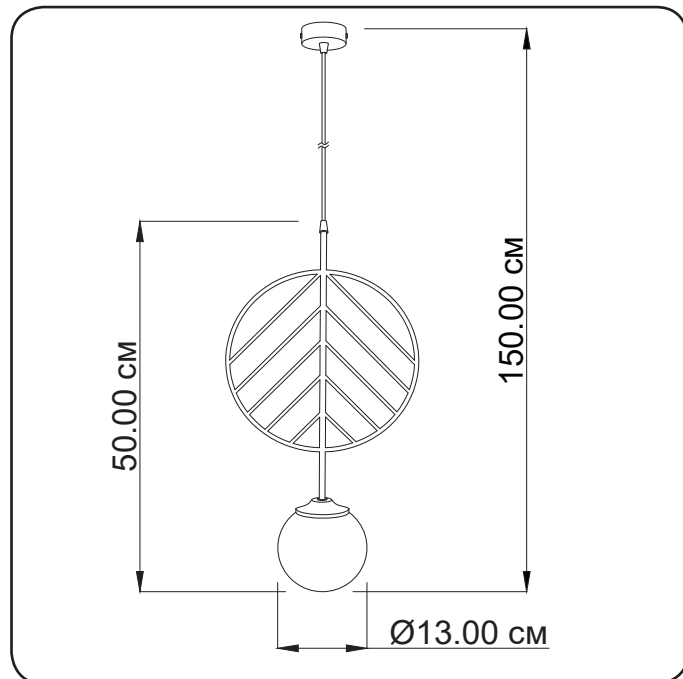

Suspension lamp

Imperium Light

November

314130.05.01

Height:	150 cm
Width:	30 cm
Diameter of lampshade:	13 cm
Height of lampshade:	50 cm
Lampholder / Socket:	E14 – I
Max. wattage:	40 W
Voltage:	230 V
Material:	metal
Color:	black/ white
Lamp included:	no
Protection class:	IP20