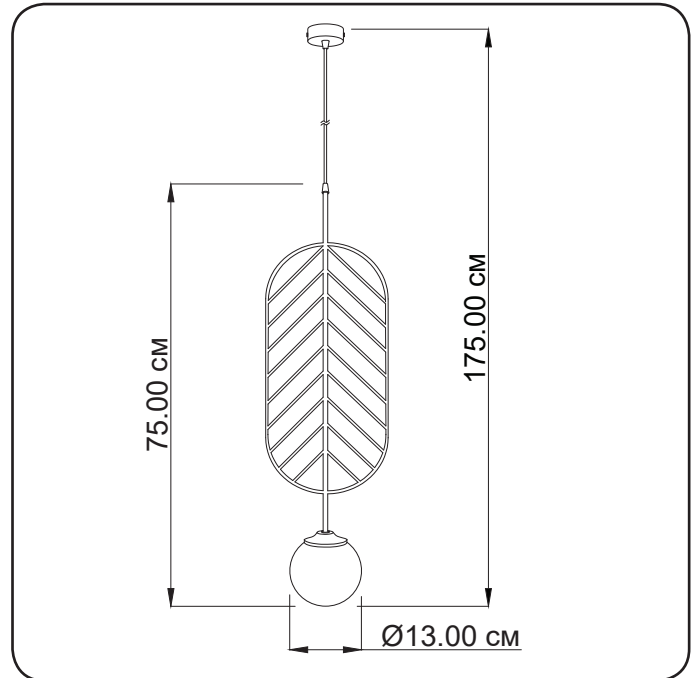

Suspension lamp

Imperium Light

November

314125.05.01

Height:	175 cm
Width:	25 cm
Diameter of lampshade:	13 cm
Height of lampshade:	75 cm
Lampholder / Socket:	E14 – I
Max. wattage:	40 W
Voltage:	230 V
Material:	metal
Color:	black/ white
Lamp included:	no
Protection class:	IP20