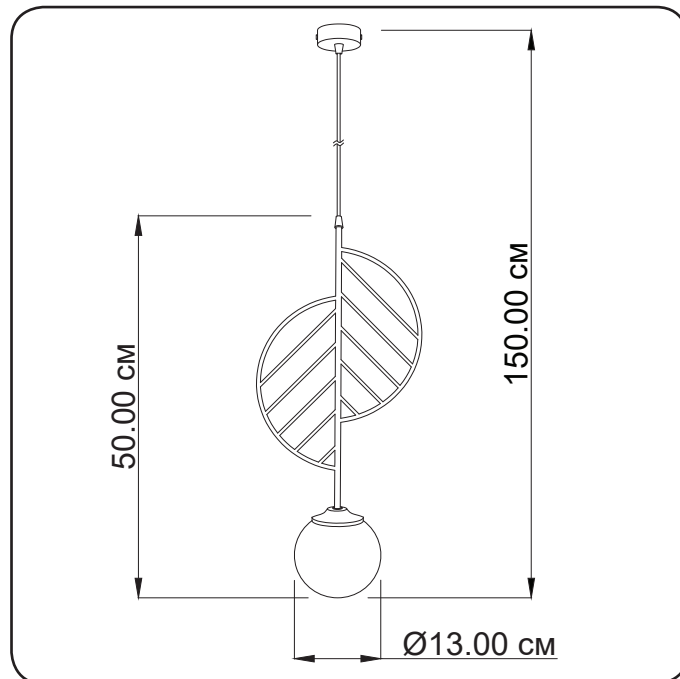

## Suspension lamp

Imperium Light

## November

314124.05.01

Height:	150 cm
Width:	24 cm
Diameter of lampshade:	13 cm
Height of lampshade:	50 cm
Lampholder / Socket:	E14 – I
Max. wattage:	40 W
Voltage:	230 V
Material:	metal
Color:	black/ white
Lamp included:	no
Protection class:	IP20