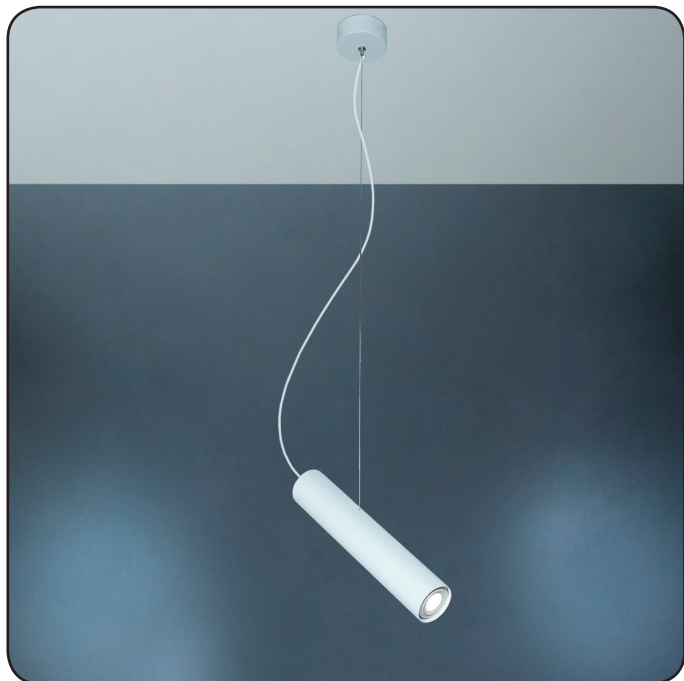

Suspension lamp

Imperium Light

Mike

305130.01.01

Height:	115 cm
Diameter of lamshade:	5.6 cm
Height of lamshade:	30 cm
Lamholder / Socket:	MR16 GU10
Number of light sources:	1
Max. wattage:	50 W
Voltage:	230 V
Material:	metal
Color:	white
Lamp included:	no
Protection class:	IP20