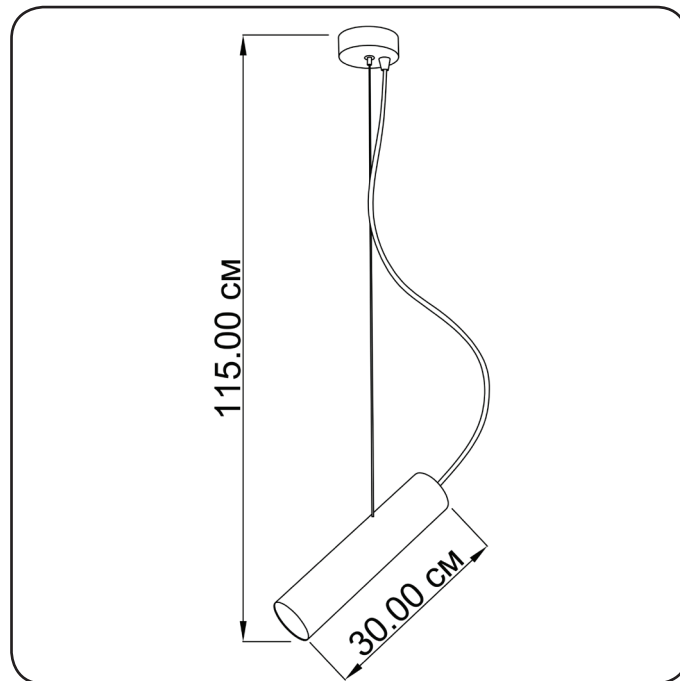

Suspension lamp

Imperium Light

Mike

305130.01.01

Height:	115 cm
Diameter of lamshade:	5.6 cm
Height of lamshade:	30 cm
Lamholder / Socket:	MR16 GU10
Number of light sources:	1
Max. wattage:	50 W
Voltage:	230 V
Material:	metal
Color:	white
Lamp included:	no
Protection class:	IP20