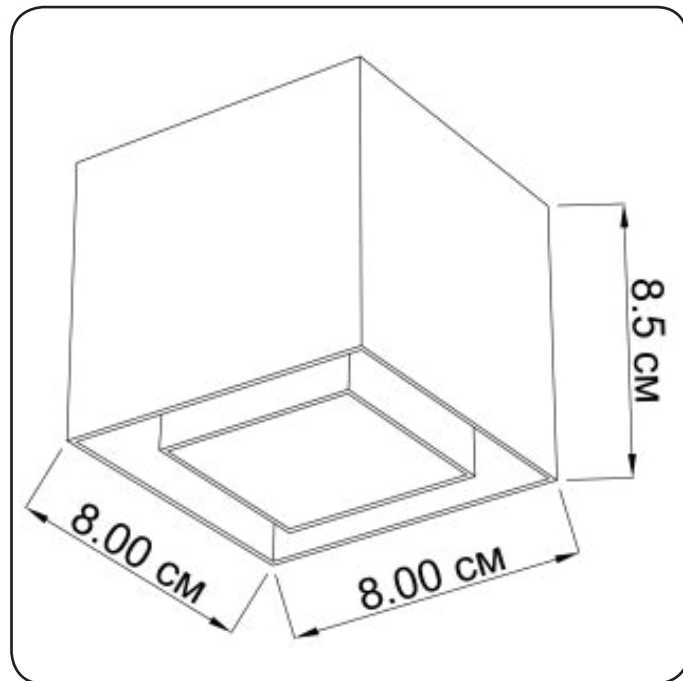

MaxBoxter

28518.01.01

Height:	8,5 cm
Width:	8 cm
Length:	8 cm
Lampholder / Socket:	MR16 GU10-I
Max. wattage:	50 W
Voltage:	230 V
Material:	metal
Color:	white
Lamp included:	no
Protection class:	IP20