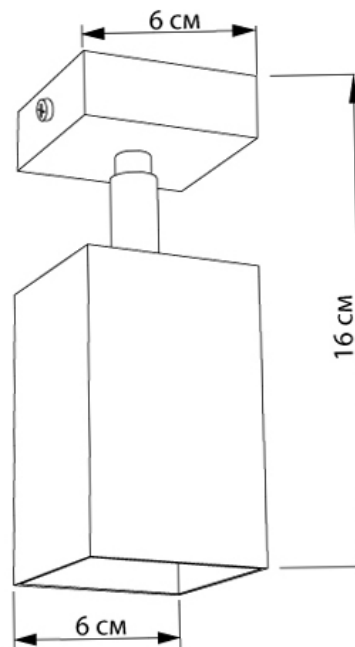

spot

Imperium Light

SUBMARINE

28216.01.01

Height:	19.5 cm
Width:	6 cm
Height of lampshade:	9,5 cm
Lampholder / Socket:	MR16 GU10
Number of light sources:	1
Max. wattage:	50 W
Voltage:	230 V
Material:	metal
Color:	white
Lamp included:	no
Protection class:	IP20