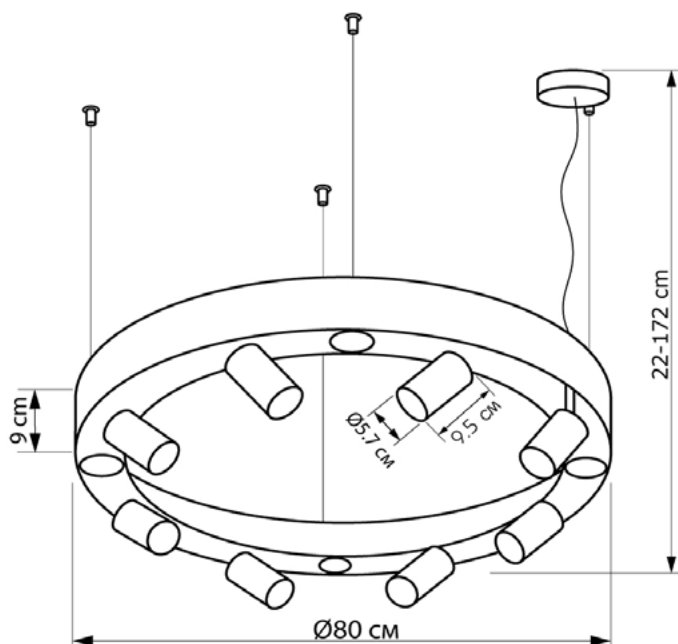

LINKOR

28|1280.05.05

Diameter:	80 cm
Length:	22 cm
Height:	22–172 cm
Lampholder / Socket:	MR16 GU10
Number of light sources:	12
Max. wattage:	40W (watts)
Voltage:	220 V (volt)
Material:	metal
Color:	black
Lamp included:	no
Protection class:	IP20