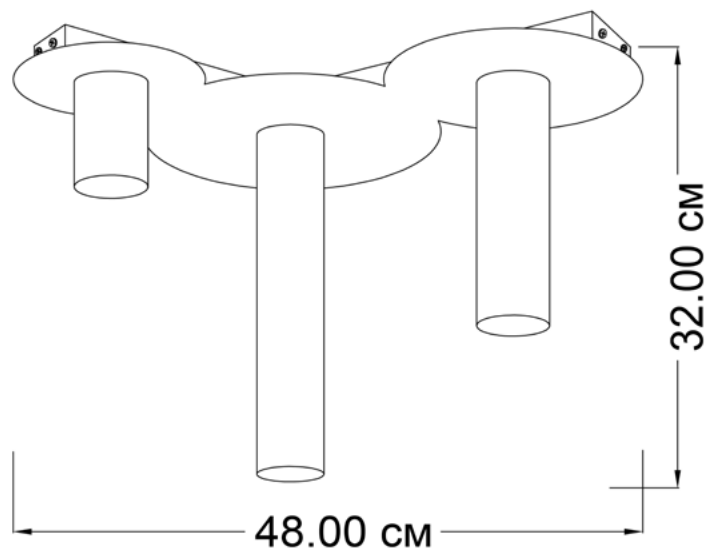

## Ceiling lamps

Imperium Light

KATE

280332.01.01

Height:	32 cm
Width:	34 cm
Length:	48 cm
Lampholder / Socket:	MR16 GU10
Number of light sources:	3
Max. wattage:	50 W
Voltage:	230 V
Material:	metal
Color:	white
Lamp included:	no
Protection class:	IP20