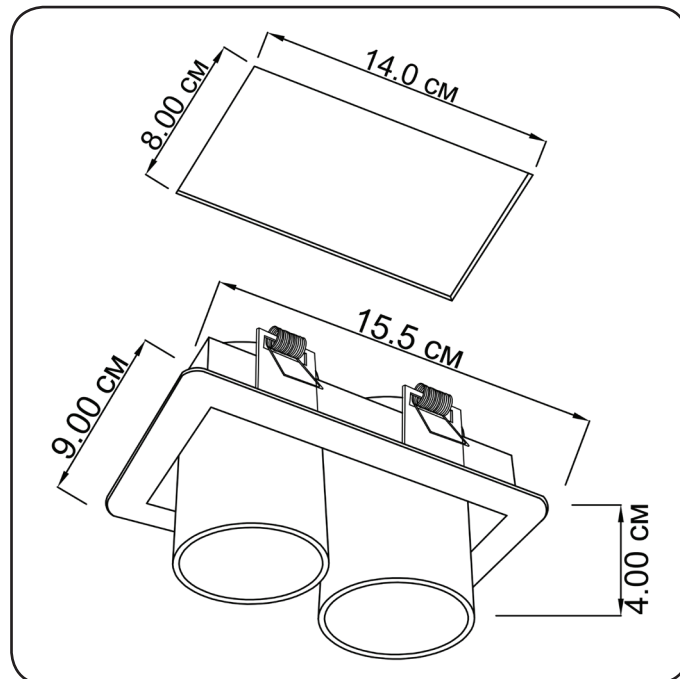

## Goggles

27624.OI.O5

Height:	4 cm
Width:	9 cm
Length:	15.5 cm
Lampholder / Socket:	MR16 GU10
Number of light sources:	2
Max. wattage:	50 W (watts)
Voltage:	230 V (volt)
Material:	metal
Color:	white/ black
Cut out measurement:	8 x 14 cm
Installation depth:	5 cm
Lamp included:	no
Protection class:	IP20