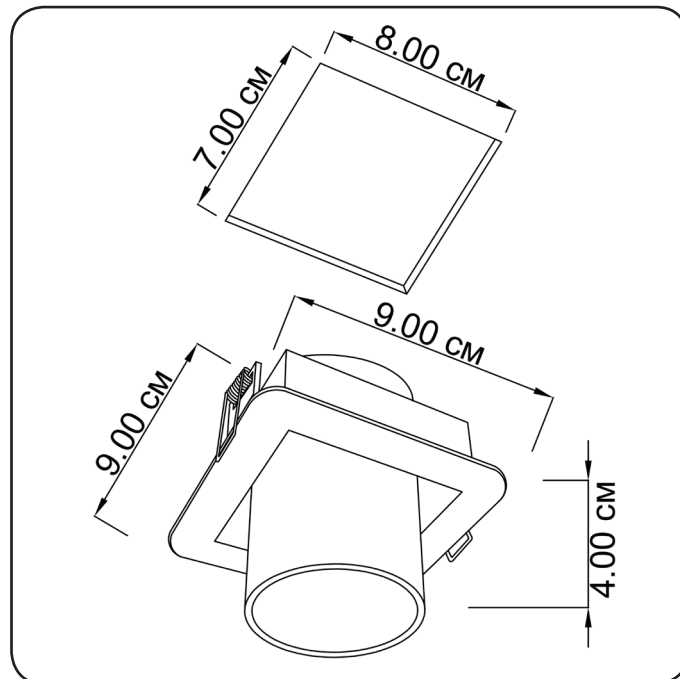

Goggles

27614.01.05

Height:	4 cm
Width:	9 cm
Length:	9 cm
Lampholder / Socket:	MR16 GU10
Number of light sources:	1
Max. wattage:	50 W (watts)
Voltage:	230 V (volt)
Material:	metal
Color:	white/ black
Cut out measurement:	8 x 8 cm
Installation depth:	5 cm
Lamp included:	no
Protection class:	IP20