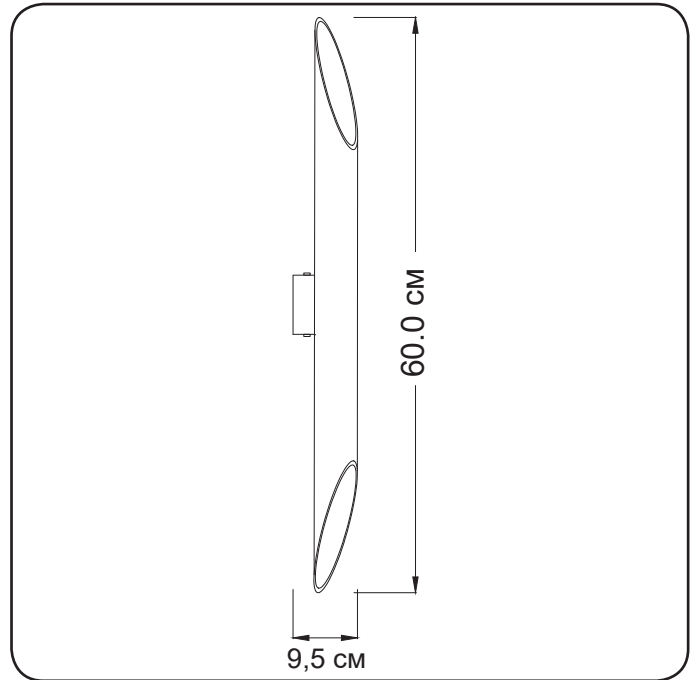

Wall lamp

Imperium Light

Delhi

270260.22.22

| | |
|--------------------------|--------------|
| Height | 60 cm |
| Spacing from wall: | 9.5 cm |
| Lampholder / Socket: | MR16 GU10 |
| Number of light sources: | 2 |
| Max. wattage: | 50 W (watts) |
| Voltage: | 230 V (volt) |
| Material: | meta |
| Color: | silver |
| Lamp included: | no |
| Protection class: | IP20 |