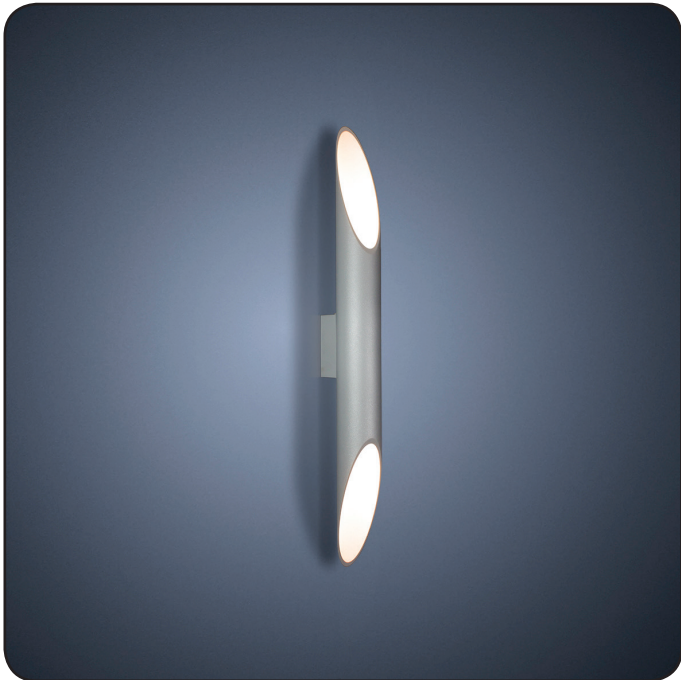

Wall lamp

Imperium Light

Delhi

270260.22.22

| | |
|--------------------------|--------------|
| Height | 60 cm |
| Spacing from wall: | 9.5 cm |
| Lampholder / Socket: | MR16 GU10 |
| Number of light sources: | 2 |
| Max. wattage: | 50 W (watts) |
| Voltage: | 230 V (volt) |
| Material: | meta |
| Color: | silver |
| Lamp included: | no |
| Protection class: | IP20 |