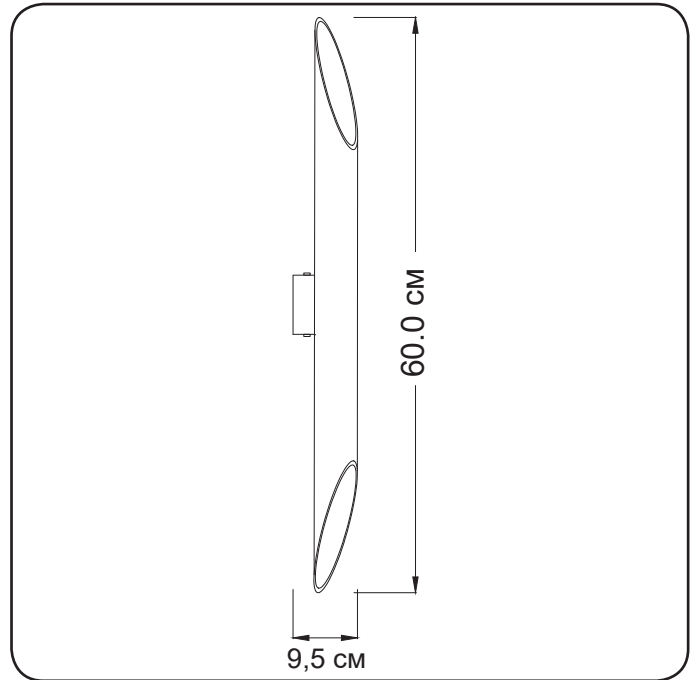

Wall lamp

Imperium Light

Delhi

270260.05.05

Height	60 cm
Spacing from wall:	9.5 cm
Lampholder / Socket:	MR16 GU10
Number of light sources:	2
Max. wattage:	50 W (watts)
Voltage:	230 V (volt)
Material:	meta
Color:	black
Lamp included:	no
Protection class:	IP20