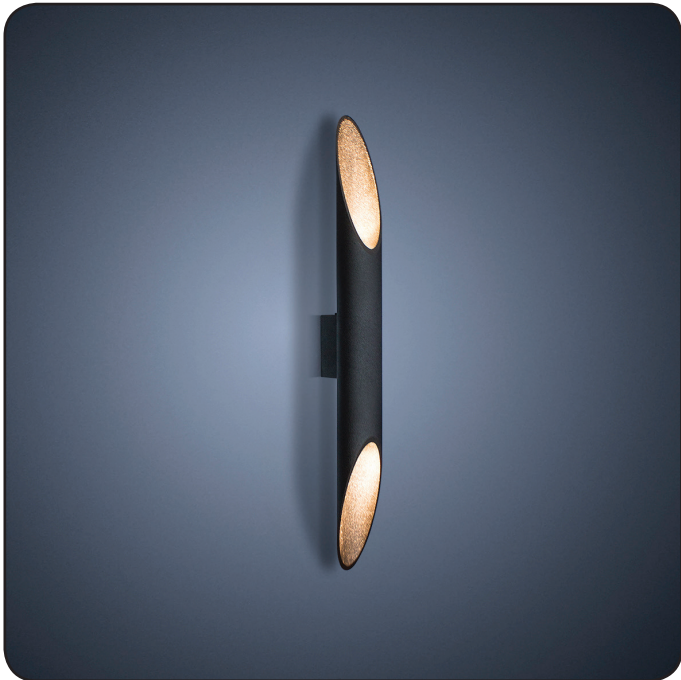

Wall lamp

Imperium Light

Delhi

270260.05.05

Height	60 cm
Spacing from wall:	9.5 cm
Lampholder / Socket:	MR16 GU10
Number of light sources:	2
Max. wattage:	50 W (watts)
Voltage:	230 V (volt)
Material:	meta
Color:	black
Lamp included:	no
Protection class:	IP20