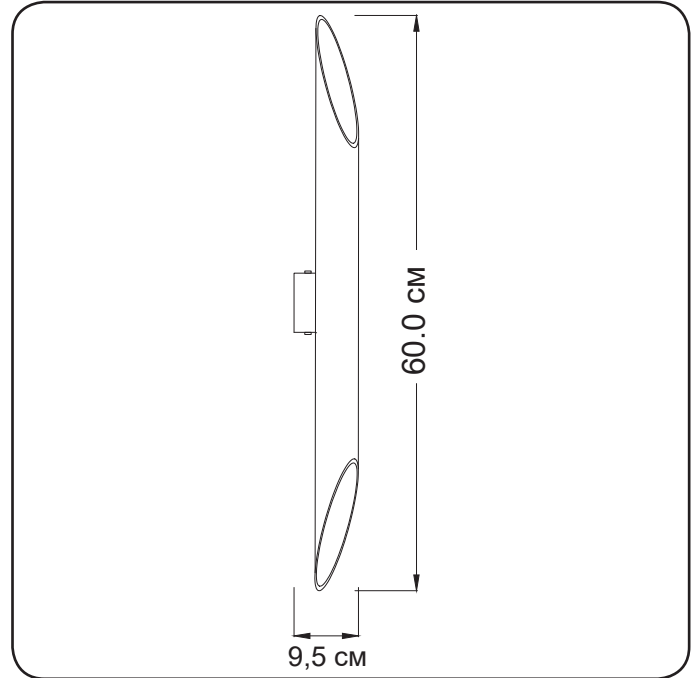

Wall lamp

Imperium Light

Delhi

270260.01.01

Height	60 cm
Spacing from wall:	9.5 cm
Lampholder / Socket:	MR16 GU10
Number of light sources:	2
Max. wattage:	50 W (watts)
Voltage:	230 V (volt)
Material:	meta
Color:	white
Lamp included:	no
Protection class:	IP20