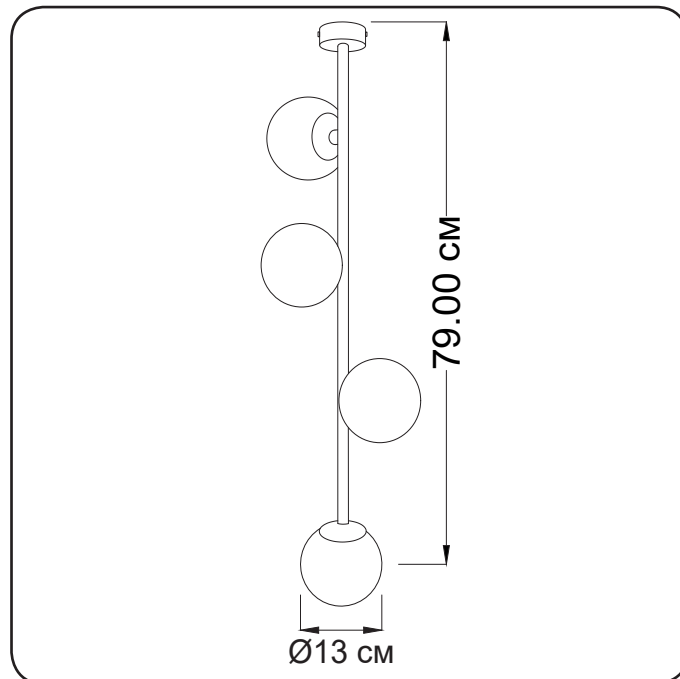

Ceiling lamps

Imperium Light

Frost

262479.05.23

Height:	79 cm
Diameter of lampshade:	13 cm
Lampholder / Socket:	E14
Number of light sources:	4
Max. wattage:	40 W
Voltage:	230 V
Material:	metal/ glass
Color:	black/ brown
Lamp included:	no
Protection class:	IP20