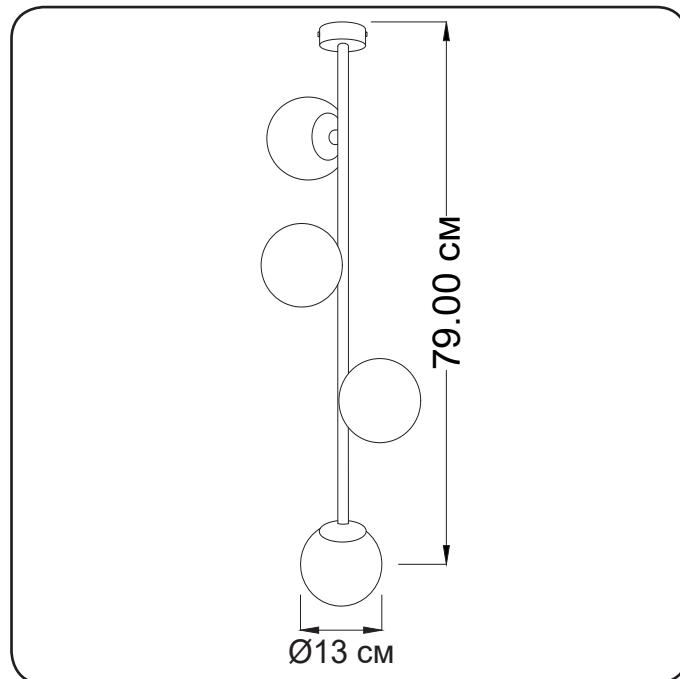

Ceiling lamps

Imperium Light

Frost

262479.05.01

Height:	79 cm
Diameter of lampshade:	13 cm
Lampholder / Socket:	E14
Number of light sources:	4
Max. wattage:	40 W
Voltage:	230 V
Material:	metal/ glass
Color:	black/ white
Lamp included:	no
Protection class:	IP20