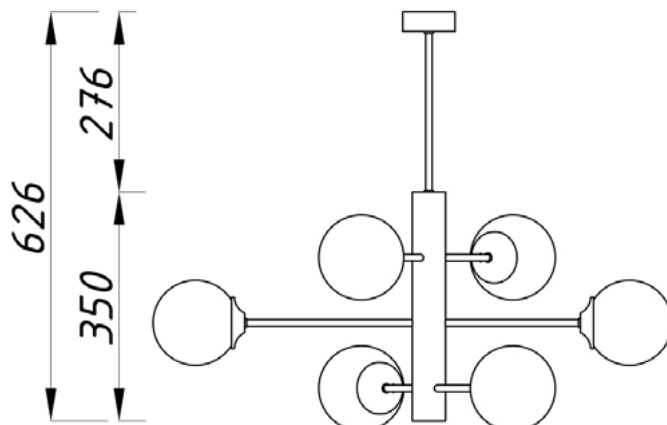

ATLANT

256679.O5.69

Height:	63 cm
Width:	57 cm
Length:	79 cm
Diameter of lampshade:	13 cm
Lampholder / Socket:	E14
Number of light sources:	6
Max. wattage:	40 Watts
Voltage:	230 Volt
Material:	metal / glass
Color:	black / black smoke
Lamp included:	no
Protection class:	IP20