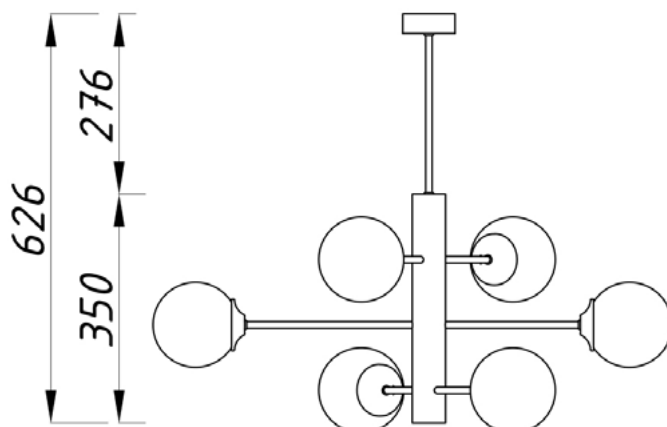

Suspension lamps

Imperium Light

ATLANT

256679.O5.23

Height:	63 cm
Width:	57 cm
Length:	79 cm
Diameter of lampshade:	13 cm
Lampholder / Socket:	E14
Number of light sources:	6
Max. wattage:	40 Watts
Voltage:	230 Volt
Material:	metal / glass
Color:	black / brown
Lamp included:	no
Protection class:	IP20