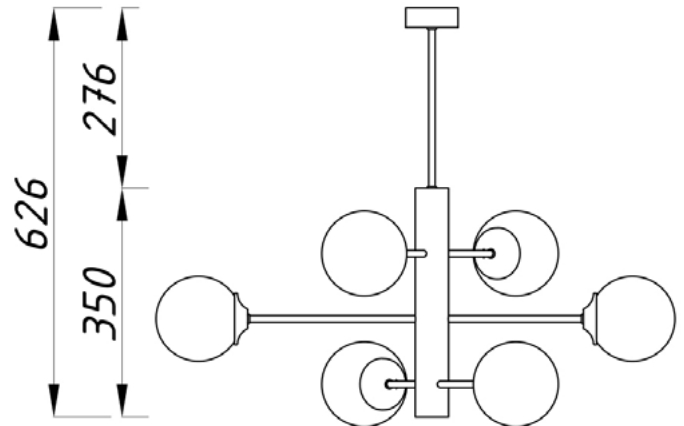

ATLANT

256679.05.01

|                          |               |
|--------------------------|---------------|
| Height:                  | 63 cm         |
| Width:                   | 57 cm         |
| Length:                  | 79 cm         |
| Diameter of lampshade:   | 13 cm         |
| Lampholder / Socket:     | E14           |
| Number of light sources: | 6             |
| Max. wattage:            | 40 Watts      |
| Voltage:                 | 230 Volt      |
| Material:                | metal / glass |
| Color:                   | black / white |
| Lamp included:           | no            |
| Protection class:        | IP20          |