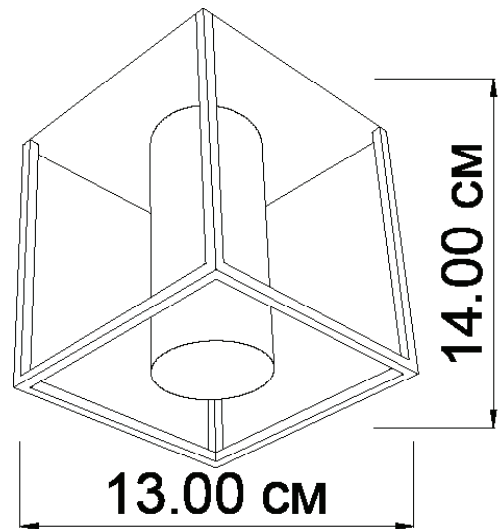

Tower

213113.05.01

Height:	14 cm
Width:	13 cm
Lampholder / Socket:	MR16 GU10
Number of light sources:	1
Max. wattage:	50 W
Voltage:	220 V
Material:	metal
Color:	black/ white
Lamp included:	no
Protection class:	IP20