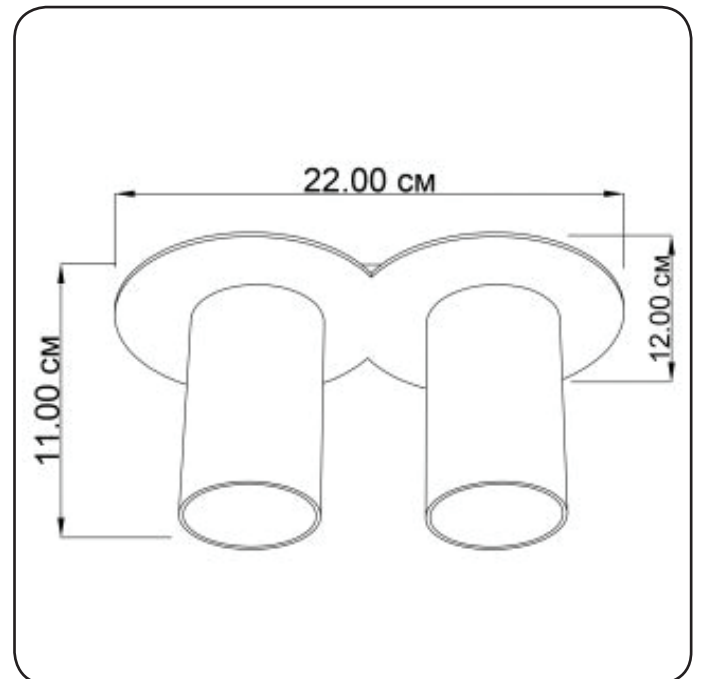

spotlight

Imperium Light

Vardo

210217.05.01

Height:	11 cm
Width:	12 cm
Length:	22 cm
Lampholder / Socket:	MR16 GU10-2
Max. wattage:	50 W
Voltage:	230 V
Material:	metal
Color:	black/ white
Lamp included:	no
Protection class:	IP20