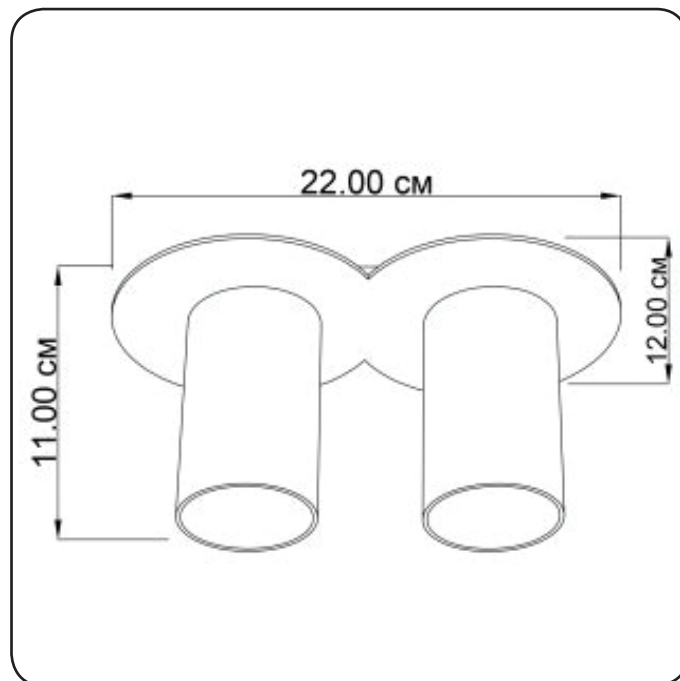

spotlight

Imperium Light

Vardo

210217.01.05

Height:	11 cm
Width:	12 cm
Length:	22 cm
Lampholder / Socket:	MR16 GU10-2
Max. wattage:	50 W
Voltage:	230 V
Material:	metal
Color:	white/ black
Lamp included:	no
Protection class:	IP20