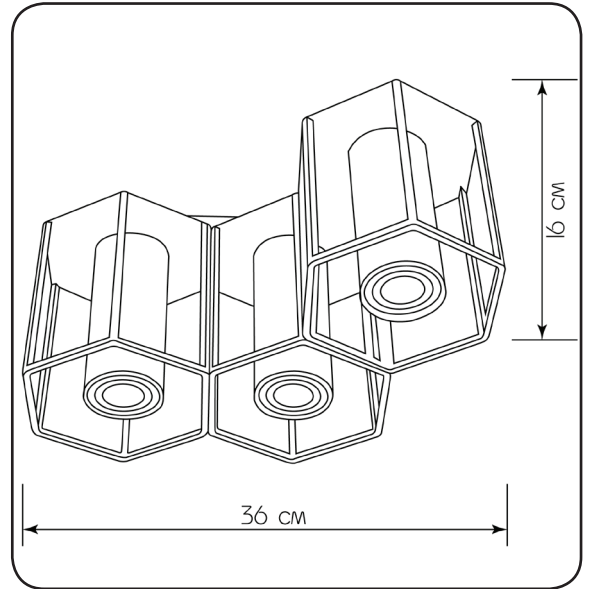

Rodor

209336.05.05

Height:	16 cm
Width:	36
Lampholder / Socket:	GU10
Number of light sources:	3
Max. wattage:	50 W
Voltage:	230 V (volt)
Material:	metal
Color:	black
Lamp included:	no
Protection class:	IP20
Class:	II