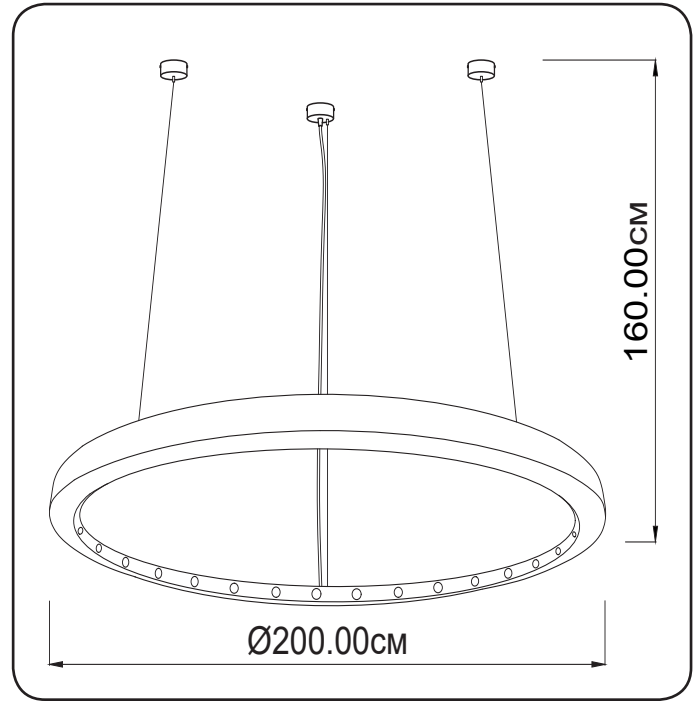

Suspension lamp

Imperium Light

## Crown

20525200.05.05

Height:	10–160 cm
Diameter:	200 cm
Number of light sources:	25
Lampholder / Socket:	E 27
Max. wattage:	60 W
Voltage:	230 V (volt)
Material:	metal
Color of lampshade:	black
Lamp included:	no
Protection class:	IP20