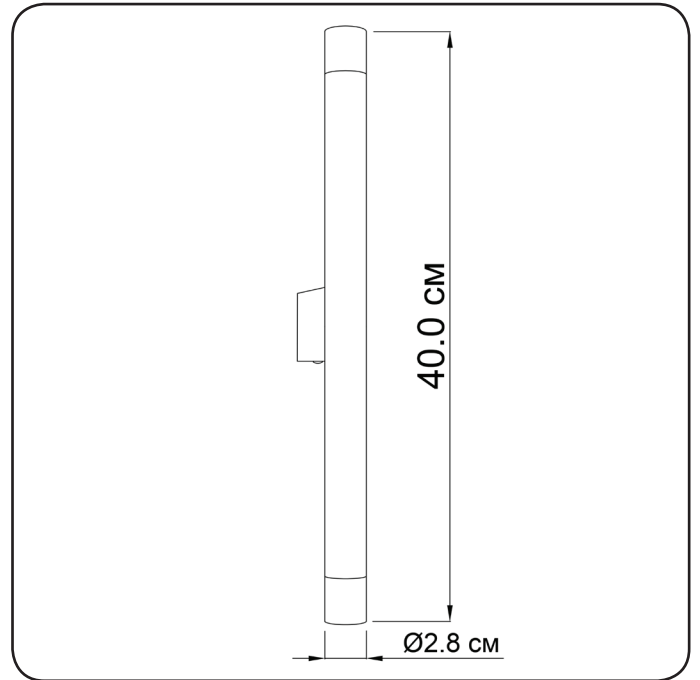

## Wall lamp

Imperium Light

## Diplomat

20240.12.93

Height:	40 cm
Diameter of lampshade:	2.8 cm
Spacing from wall:	7.5 cm
Lampholder / Socket:	LED
Number of light sources:	2
Max. wattage:	4,5/ 2 W (watts)
Color temperature:	6000K K (Kelvin)
Voltage:	220 V (volt)
Material:	metal
Color:	gold
Lamp included:	yes
Protection class:	IP20