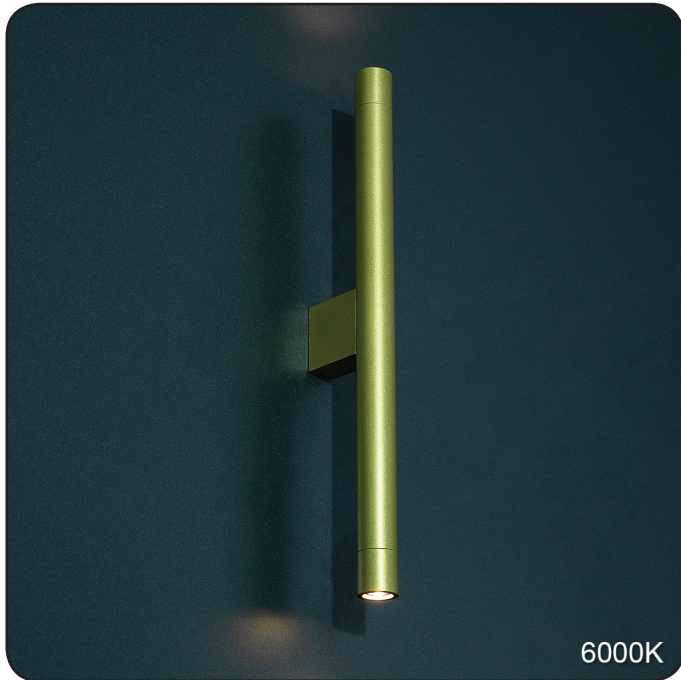

## Wall lamp

Imperium Light

## Diplomat

20240.12.93

Height:	40 cm
Diameter of lampshade:	2.8 cm
Spacing from wall:	7.5 cm
Lampholder / Socket:	LED
Number of light sources:	2
Max. wattage:	4,5/ 2 W (watts)
Color temperature:	6000K K (Kelvin)
Voltage:	220 V (volt)
Material:	metal
Color:	gold
Lamp included:	yes
Protection class:	IP20