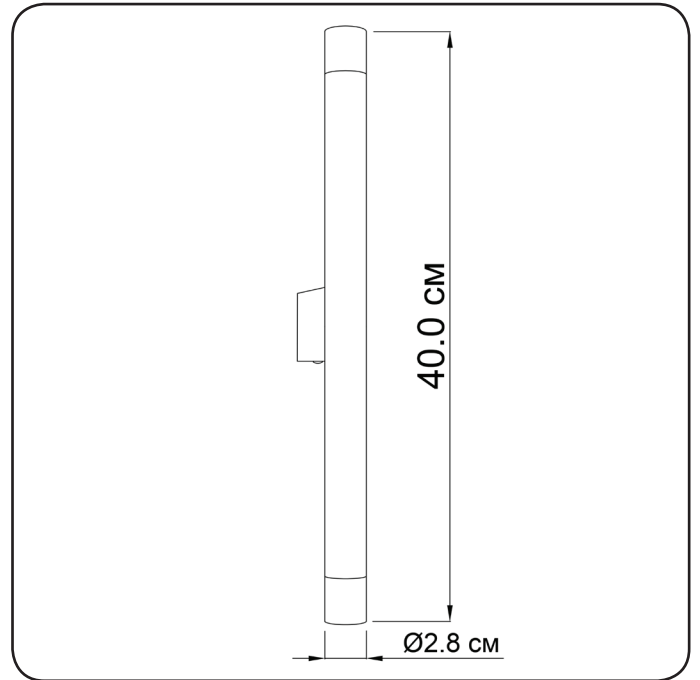

Wall lamp

Imperium Light

Diplomat

20240.12.92

Height:	40 cm
Diameter of lampshade:	2.8 cm
Spacing from wall:	7.5 cm
Lampholder / Socket:	LED
Number of light sources:	2
Max. wattage:	4,5/ 2 W (watts)
Color temperature:	4000K K (Kelvin)
Voltage:	220 V (volt)
Material:	metal
Color:	gold
Lamp included:	yes
Protection class:	IP20