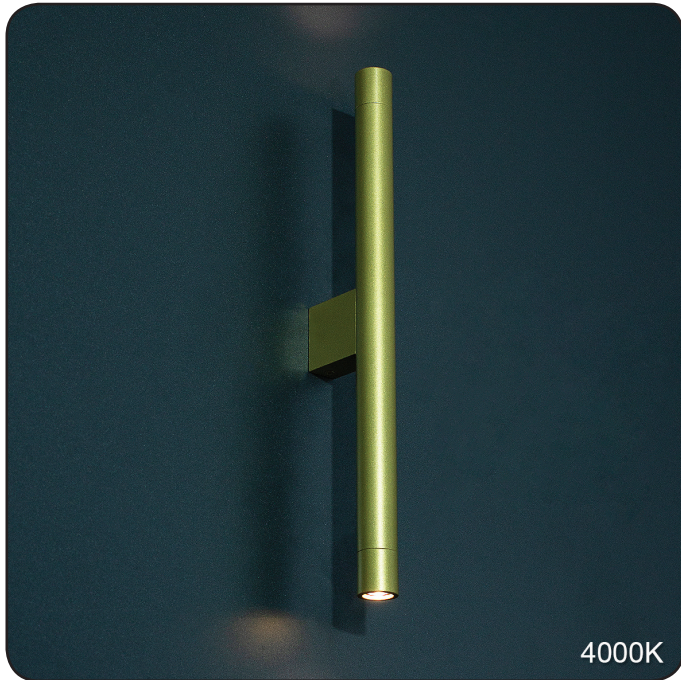

Wall lamp

Imperium Light

Diplomat

20240.12.92

Height:	40 cm
Diameter of lampshade:	2.8 cm
Spacing from wall:	7.5 cm
Lampholder / Socket:	LED
Number of light sources:	2
Max. wattage:	4,5/ 2 W (watts)
Color temperature:	4000K K (Kelvin)
Voltage:	220 V (volt)
Material:	metal
Color:	gold
Lamp included:	yes
Protection class:	IP20