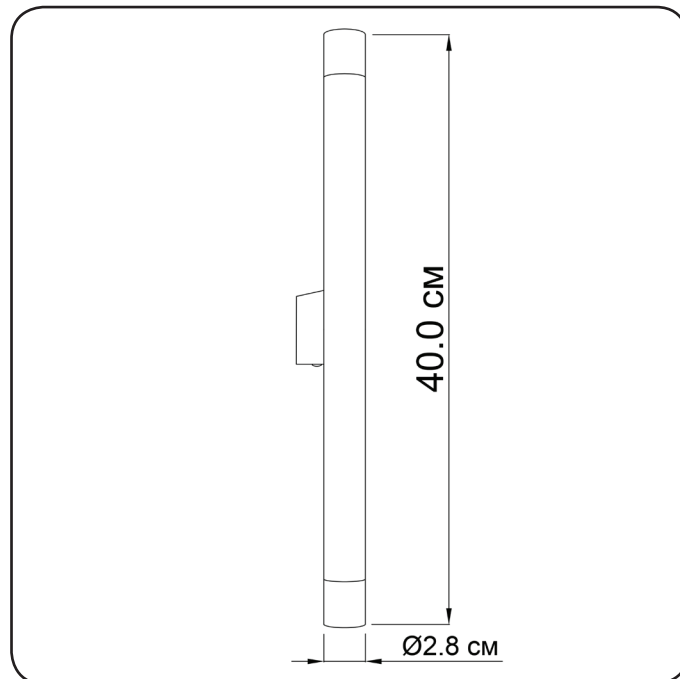

Wall lamp

Imperium Light

Diplomat

20240.12.91

Height:	40 cm
Diameter of lampshade:	2.8 cm
Spacing from wall:	7.5 cm
Lampholder / Socket:	LED
Number of light sources:	2
Max. wattage:	4,5/ 2 W (watts)
Color temperature:	3000K K (Kelvin)
Voltage:	220 V (volt)
Material:	metal
Color:	gold
Lamp included:	yes
Protection class:	IP20