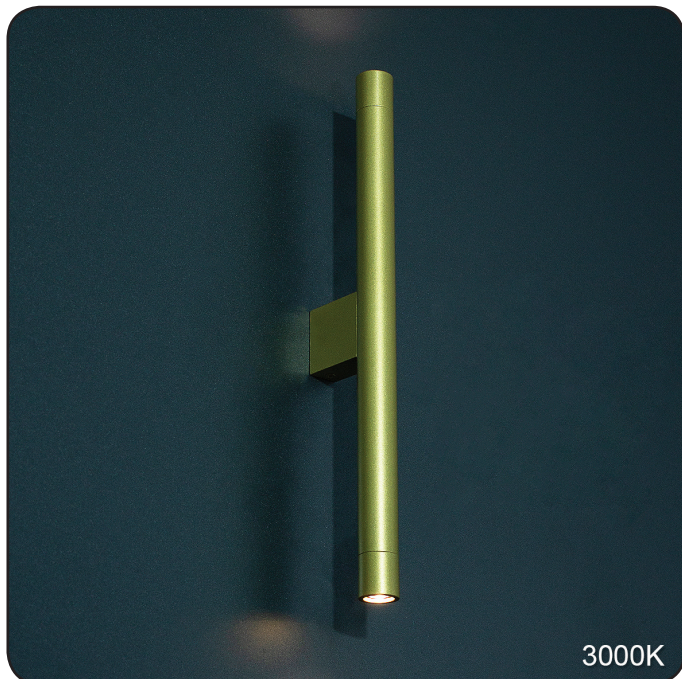

Wall lamp

Imperium Light

Diplomat

20240.12.91

Height:	40 cm
Diameter of lampshade:	2.8 cm
Spacing from wall:	7.5 cm
Lampholder / Socket:	LED
Number of light sources:	2
Max. wattage:	4,5/ 2 W (watts)
Color temperature:	3000K K (Kelvin)
Voltage:	220 V (volt)
Material:	metal
Color:	gold
Lamp included:	yes
Protection class:	IP20