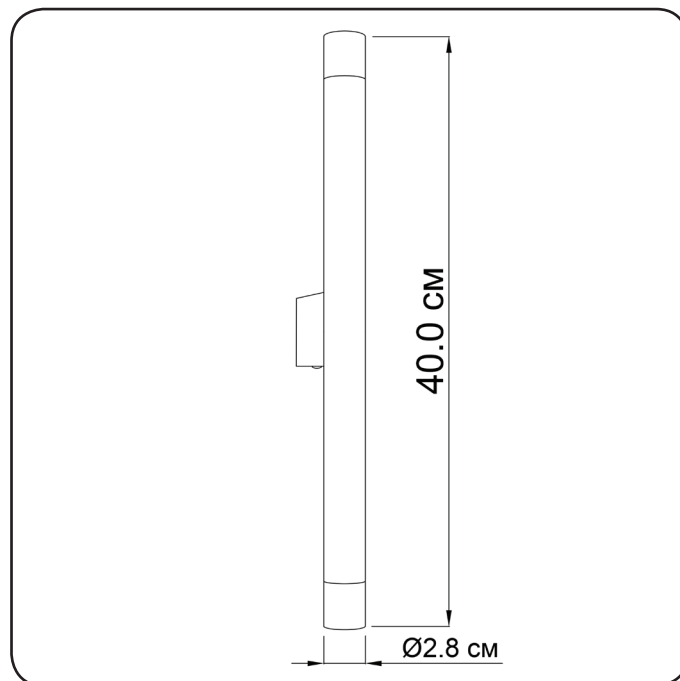

Wall lamp

Imperium Light

Diplomat

201240.05.92

Height:	40 cm
Diameter of lampshade:	2.8 cm
Spacing from wall:	7.5 cm
Lampholder / Socket:	LED
Number of light sources:	2
Max. wattage:	4,5/ 2 W (watts)
Color temperature:	4000K K (Kelvin)
Voltage:	220 V (volt)
Material:	metal
Color:	black
Lamp included:	yes
Protection class:	IP20