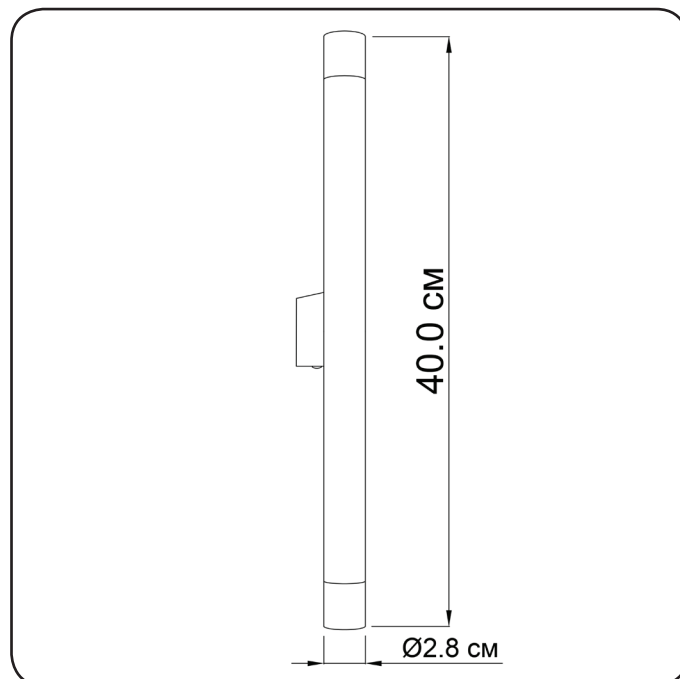

## Wall lamp

Imperium Light

## Diplomat

201240.05.91

Height:	40 cm
Diameter of lampshade:	2.8 cm
Spacing from wall:	7.5 cm
Lampholder / Socket:	LED
Number of light sources:	2
Max. wattage:	4,5/ 2 W (watts)
Color temperature:	3000K K (Kelvin)
Voltage:	220 V (volt)
Material:	metal
Color:	black
Lamp included:	yes
Protection class:	IP20