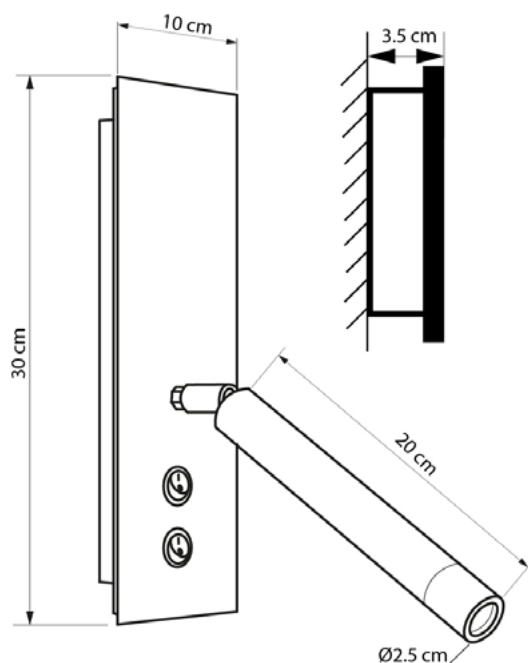

DIPLOMAT

2002330.01.93

Height:	30 cm
Width:	10 cm
Spacing from wall::	3,5 cm
Lampholder / Socket:	LED
Number of light sources:	1
Color temperature:	6000 K
Max. wattage:	6 Watt
Voltage:	230 V
Material:	metal
Color:	white
Lamp included:	Yes
Protection class:	IP20