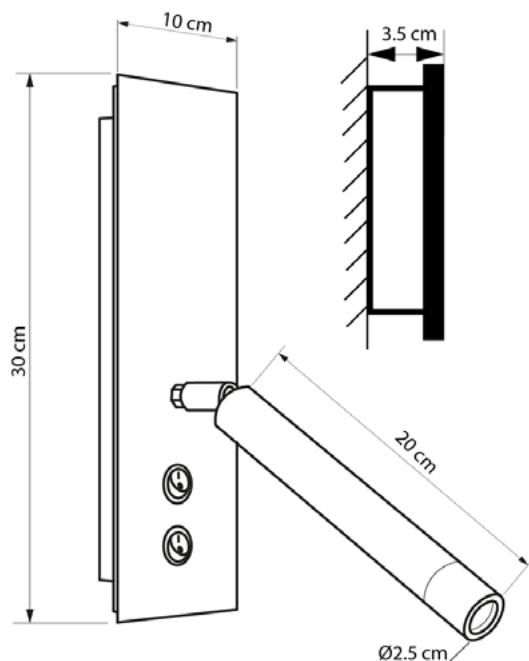

DIPLOMAT

2002330.01.92

| | |
|--------------------------|--------|
| Height: | 30 cm |
| Width: | 10 cm |
| Spacing from wall:: | 3,5 cm |
| Lampholder / Socket: | LED |
| Number of light sources: | 1 |
| Color temperature: | 4000 K |
| Max. wattage: | 6 Watt |
| Voltage: | 230 V |
| Material: | metal |
| Color: | white |
| Lamp included: | Yes |
| Protection class: | IP20 |