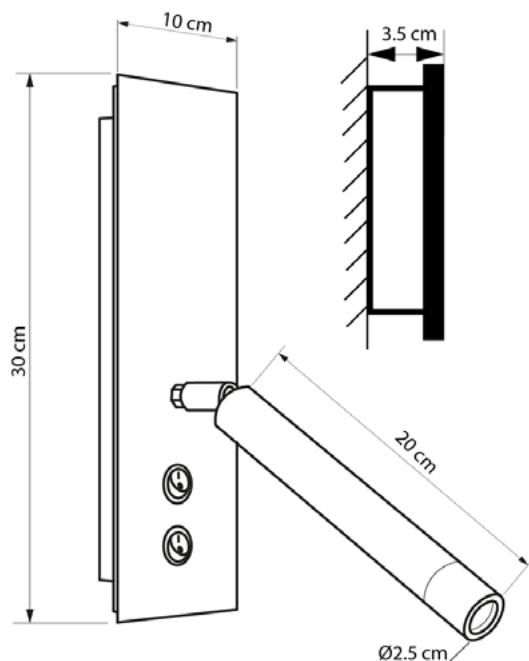

DIPLOMAT

2002330.01.91

Height:	30 cm
Width:	10 cm
Spacing from wall::	3,5 cm
Lampholder / Socket:	LED
Number of light sources:	1
Color temperature:	3000 K
Max. wattage:	6 Watt
Voltage:	230 V
Material:	metal
Color:	white
Lamp included:	Yes
Protection class:	IP20