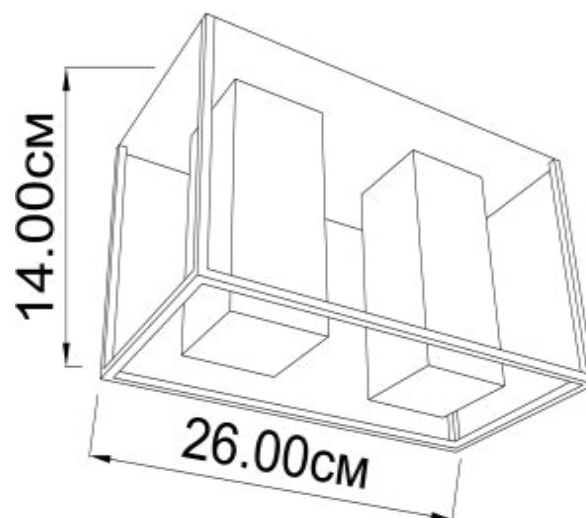

# Tower

190126.12.12

Height:	14 cm
Width:	13 cm
Length:	26 cm
Lampholder / Socket:	MR16 GU10
Number of light sources:	2
Max. wattage:	50 W
Voltage:	230 V
Material:	metal
Color:	gold
Lamp included:	no
Protection class:	IP20