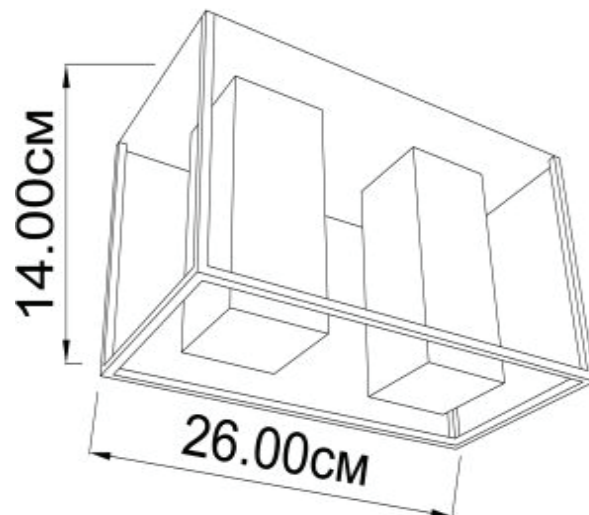

Tower

190126.05.01

Height:	14 cm
Width:	13 cm
Length:	26 cm
Lampholder / Socket:	MR16 GU10
Number of light sources:	2
Max. wattage:	50 W
Voltage:	230 V
Material:	metal
Color:	black/ white
Lamp included:	no
Protection class:	IP20