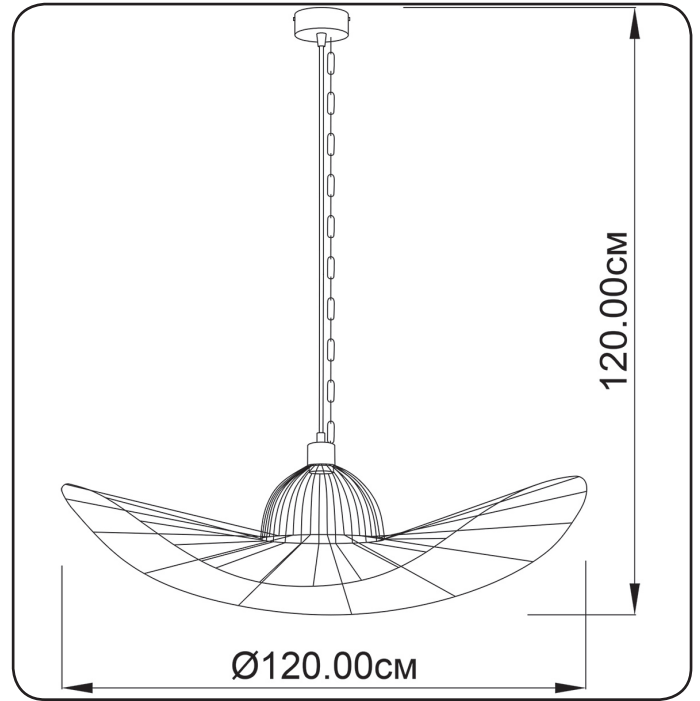

Suspension lamp

Imperium Light

MILADY

1861120.05.05

Height:	120 cm
Diameter:	120 cm
Number of light sources:	1
Socket:	E 27
Voltage:	230 V (volt)
Max. wattage:	60 W
Material:	metal
Color:	black
Protection class:	IP 20
Class:	II